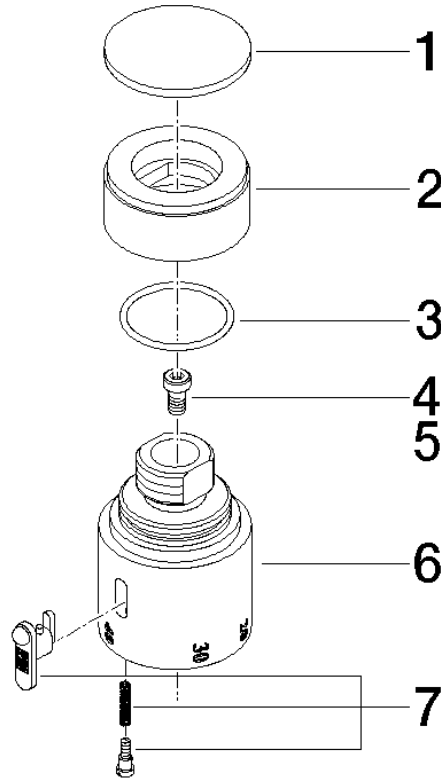

## Temperature control handle - Chrome

MADISON

---

11 420 220

11 420 220

11 420 220

Parts for other finishes can be found here: Brushed Platinum

Spare parts list

No.	Item Number	Name	Quantity used	Delivery time
3	09 14 10 040 90	seal	1	2
4	90 30 30 027 00 90	screw	1	2
5	09 30 33 004 90	screw	1	2
7	90 21 33 020 00 90	handle	1	2